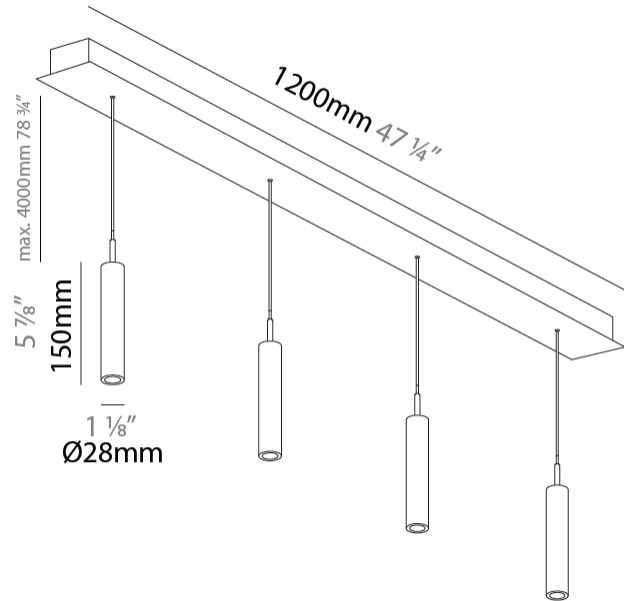

GENERAL

Series: G-Mini Channel
Subseries: G-Mini Channel Hangover
Brand: Prolight
Division: Architectural
Mounting Type: Suspension
Mounting Location: Ceiling
Subcategory: Spots

PHYSICAL

Shape: Cylinder
Diameter (mm): 28
Diameter (in): 1 1/8
Length (mm): 1200
Length (in): 47 1/4
Height (mm): 150
Height (in): 5 7/8
Light Distribution: Direct
Diffuser: Shine Ring - NOR / OPL / YEL / ORA / RED / BLU / GRN
Fixture Finish: SSR / BKV / CWI / CRY / HAB / UFT / ITA / RUA / FTG / MYG / LOD / PUS / FRO / FUP / KIA / POP / BLS / SPG / MEY / GOH / GUM / CHC / COM / ABZ / JAG / OBR / MOS / ROR
Accent Finish: NOF / COP / MIR / SSS
Fixture Material: Extruded Aluminum / Steel
Cable Details: 2,000mm/78 3/4" / 4,000mm/157 1/2" - Cable, Black, Green, Orange, Red, White

ELECTRICAL

Lamp Type: LED (Zhaga Standard)
Input Wattage (W): 26
Total Output Wattage (W): 23.7
Dimming: Tri-Mode (Non-Dimming and Phase Dimming (120Vac only) and 0-10V Dimming)
Driver Included: Yes
Driver Location: Integrated
Driver Type: Constant Current - Universal
Driver Class: Class 2
Input Voltage (V): 120 - 277

LED

Color Temperature (°K): 2700 / 3000 / 3500 / 4000
Max. Delivered Lumen (lm): 1546 / 1615 / 1705 / 1751
Nominal Lumen (lm): 1840 / 1949 / 2057 / 2112
CRI: >90 CRI
Lamp Life (hrs): 50000

OPTICAL

Beam Angle: 20 / 26 / 56

RATINGS AND CERTIFICATIONS

Certified By: Certified for North American Standards
IP rating: IP20